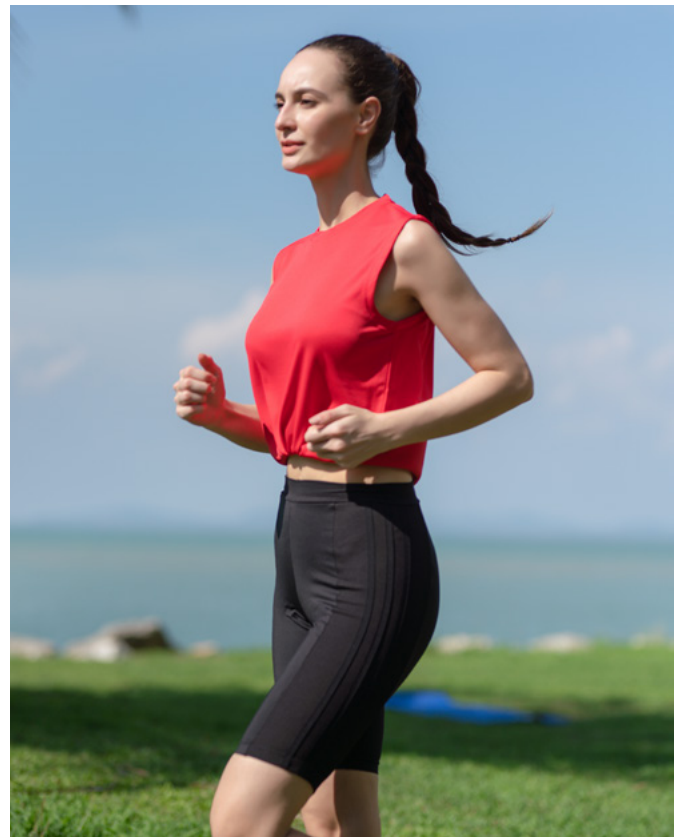

QDS 50 Quick Dry Sleeveless

RRP: RM29.90

Material : 100% Microfiber
Fabric : Mini Eyelet
Weight : 150 gsm
Size : 2XS - 5XL (unisex)

Size	2XS	XS	S	M	L	XL	2XL	3XL	4XL	5XL
Chest	17"	18"	19"	20"	21"	22"	23"	24"	25"	26"
Length	25"	26"	27"	28"	29"	30"	31"	32"	33"	34"
Shoulder	14"	15"	16"	17"	18"	19"	20"	21"	22"	23"

**Size measurement may vary +/- 5%

Affordable

Tear Away Label

Plus Size

Non-Shrink

Wrinkle Resistant

Breathable